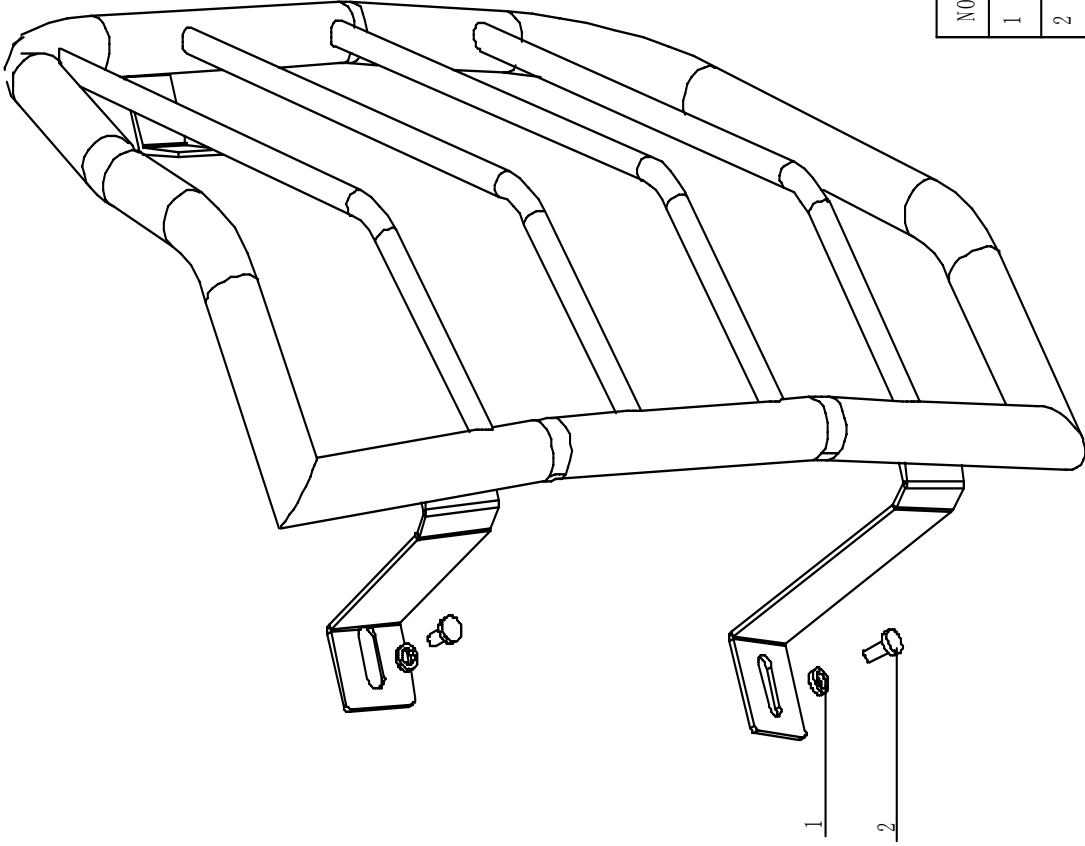

**INSTALLATION INSTRUCTION**

**TAILLIGHT GUARD PART#: T5592  
HONDA PILOT 03-07**

| NO | NAME                 | QTY | REMARKS |
|----|----------------------|-----|---------|
| 1  | FLAT WASHER          | 2   | φ 5     |
| 2  | SECF-THREADING SCREW | 2   | M5*30   |
|    |                      |     |         |