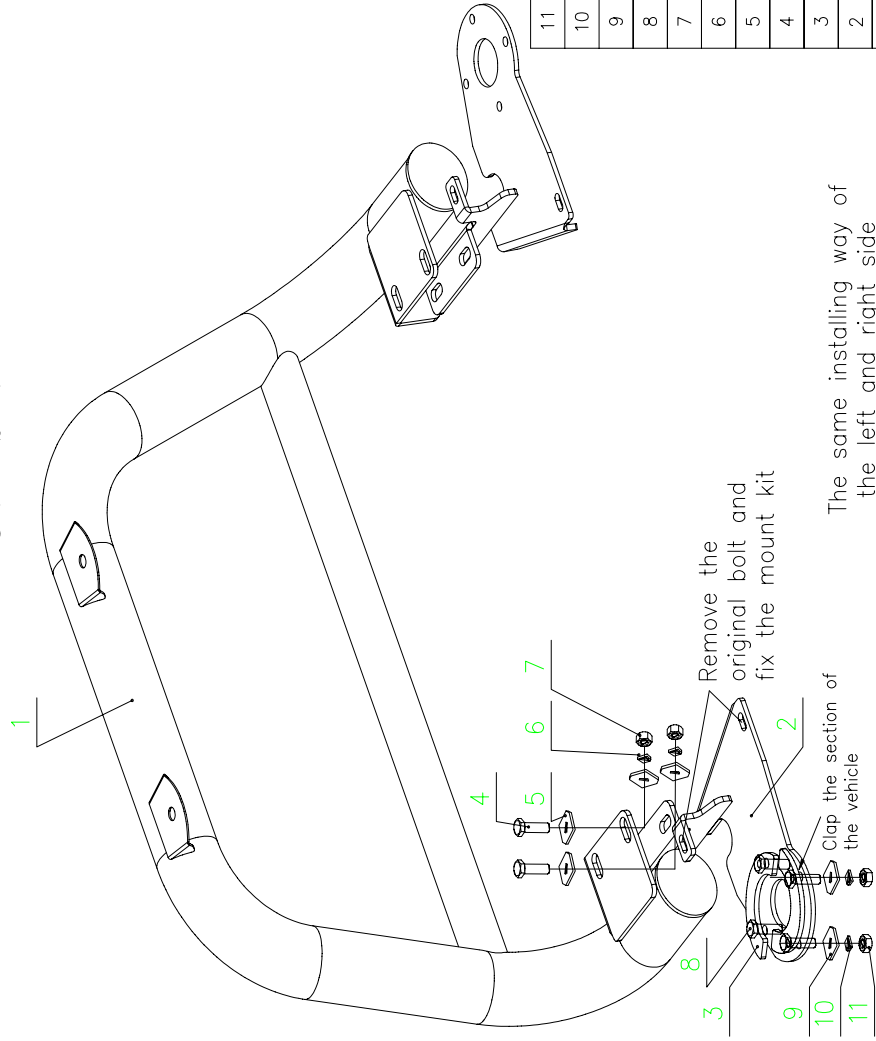

ARLES OFFROAD

INSTALLATION INSTRUCTION
 GUILLE GUARD PART NO.:2547
 HYUNDAI SANTA FE

NO	NAME	REMARKS	QTY
11	HEX NUT	M8mm	8
10	SPRING WASHER	D8mm	8
9	FLAT WASHER	D8mm	8
8	HEX BOLT	M8*30mm	8
7	HEX NUT	M12mm	4
6	SPRING WASHER	D12mm	4
5	FLAT WASHER	D12mm	8
4	HEX BOLT	M12*45mm	4
3	CLAP BOARD		4
2	MOUNT KIT		2
1	MAIN PIPE		1
NO	NAME	REMARKS	QTY