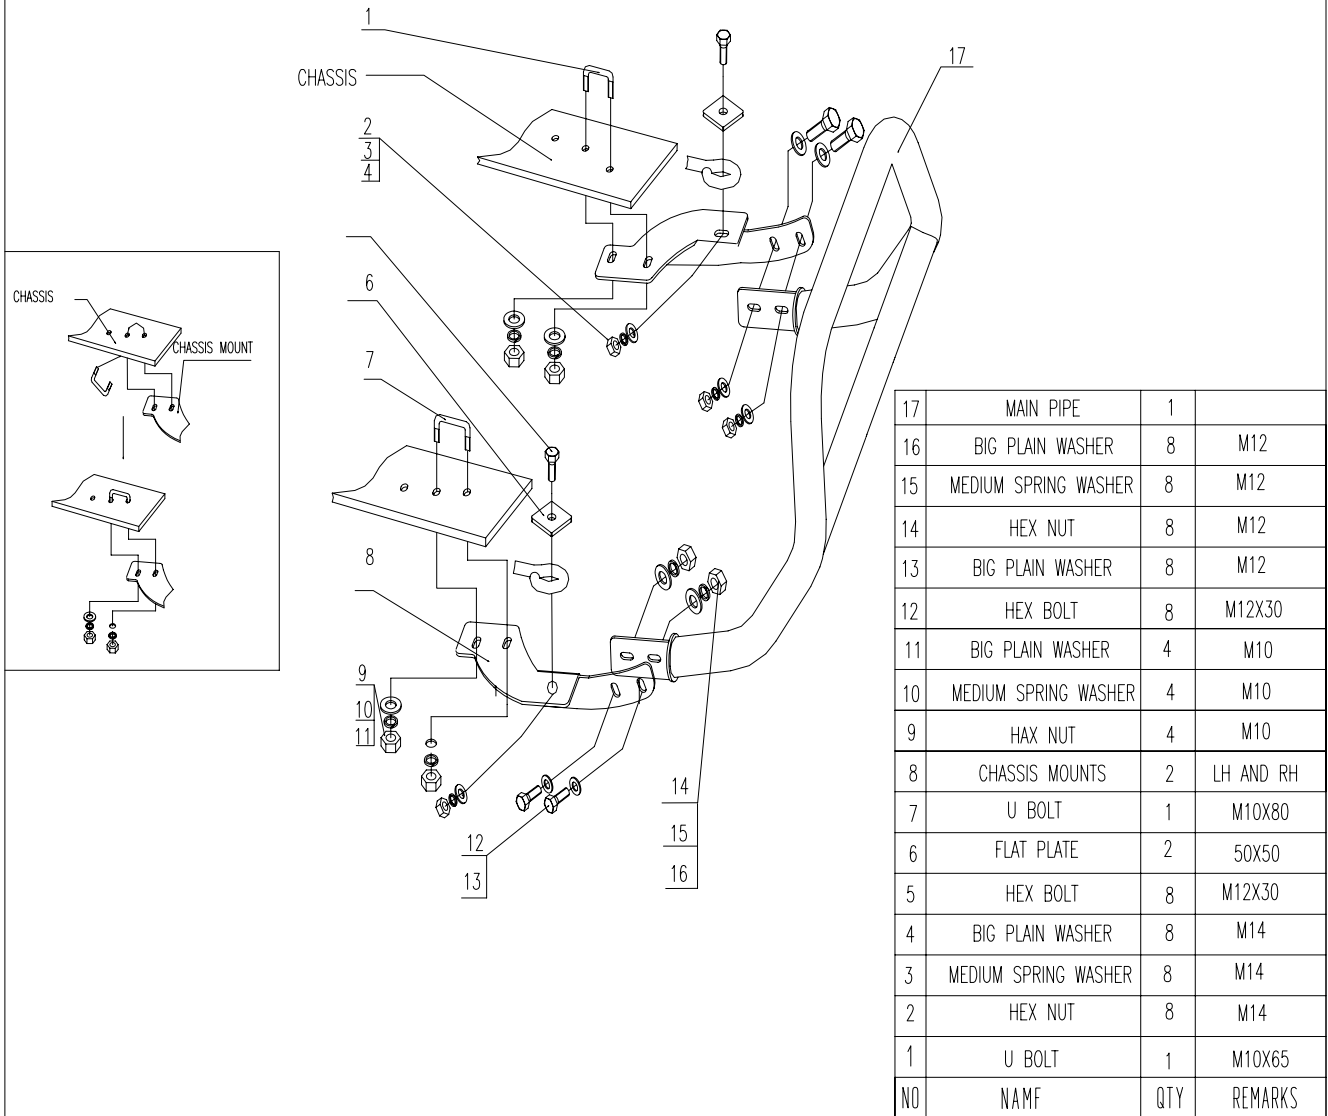

INSTALLATION INSTRUCTIONS
 FRONT BAR PART NO:6546
 HONDA CRV 2002

17	MAIN PIPE	1	
16	BIG PLAIN WASHER	8	M12
15	MEDIUM SPRING WASHER	8	M12
14	HEX NUT	8	M12
13	BIG PLAIN WASHER	8	M12
12	HEX BOLT	8	M12X30
11	BIG PLAIN WASHER	4	M10
10	MEDIUM SPRING WASHER	4	M10
9	HAX NUT	4	M10
8	CHASSIS MOUNTS	2	LH AND RH
7	U BOLT	1	M10X80
6	FLAT PLATE	2	50X50
5	HEX BOLT	8	M12X30
4	BIG PLAIN WASHER	8	M14
3	MEDIUM SPRING WASHER	8	M14
2	HEX NUT	8	M14
1	U BOLT	1	M10X65
NO	NAMF	QTY	REMARKS