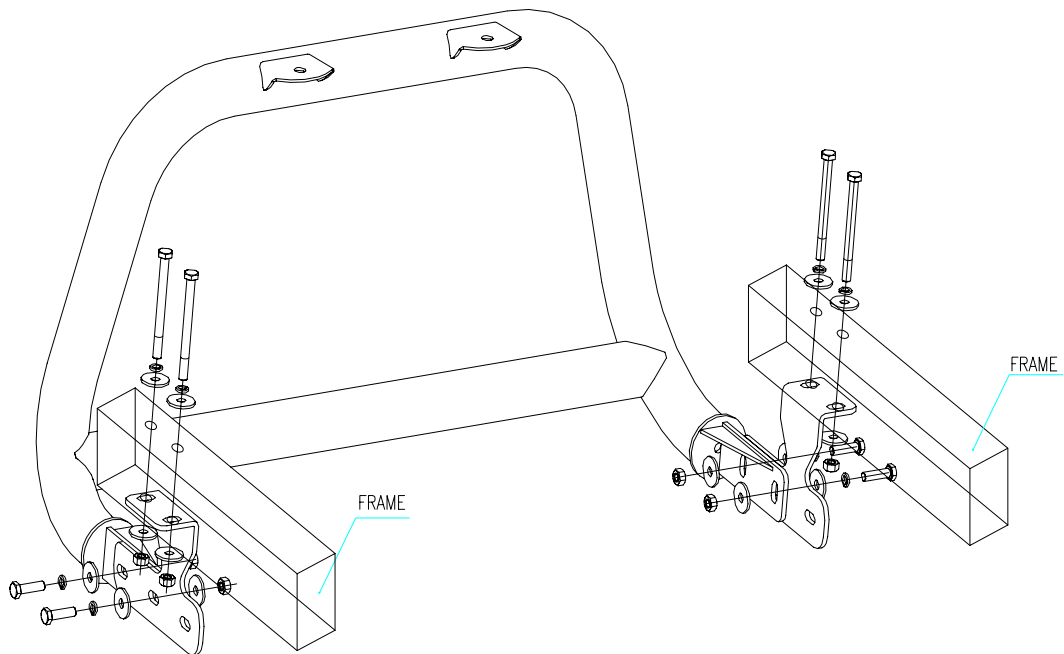

INSTALLATION INSTRUCTIONS
FRONT BAR PART NO:
2548-2

PART LIST

- (1) FRONT BAR
- (2) MOUNT BRACKET
- (4) M10-1.5x120mm HEX BOLTS
- (4) M10-1.5x35mm HEX BOLTS
- (12) 10mm FLAT WASHERS
- (8) 10mm SPRING WASHERS
- (8) M10mm HEX NUTS

FIGURE 1