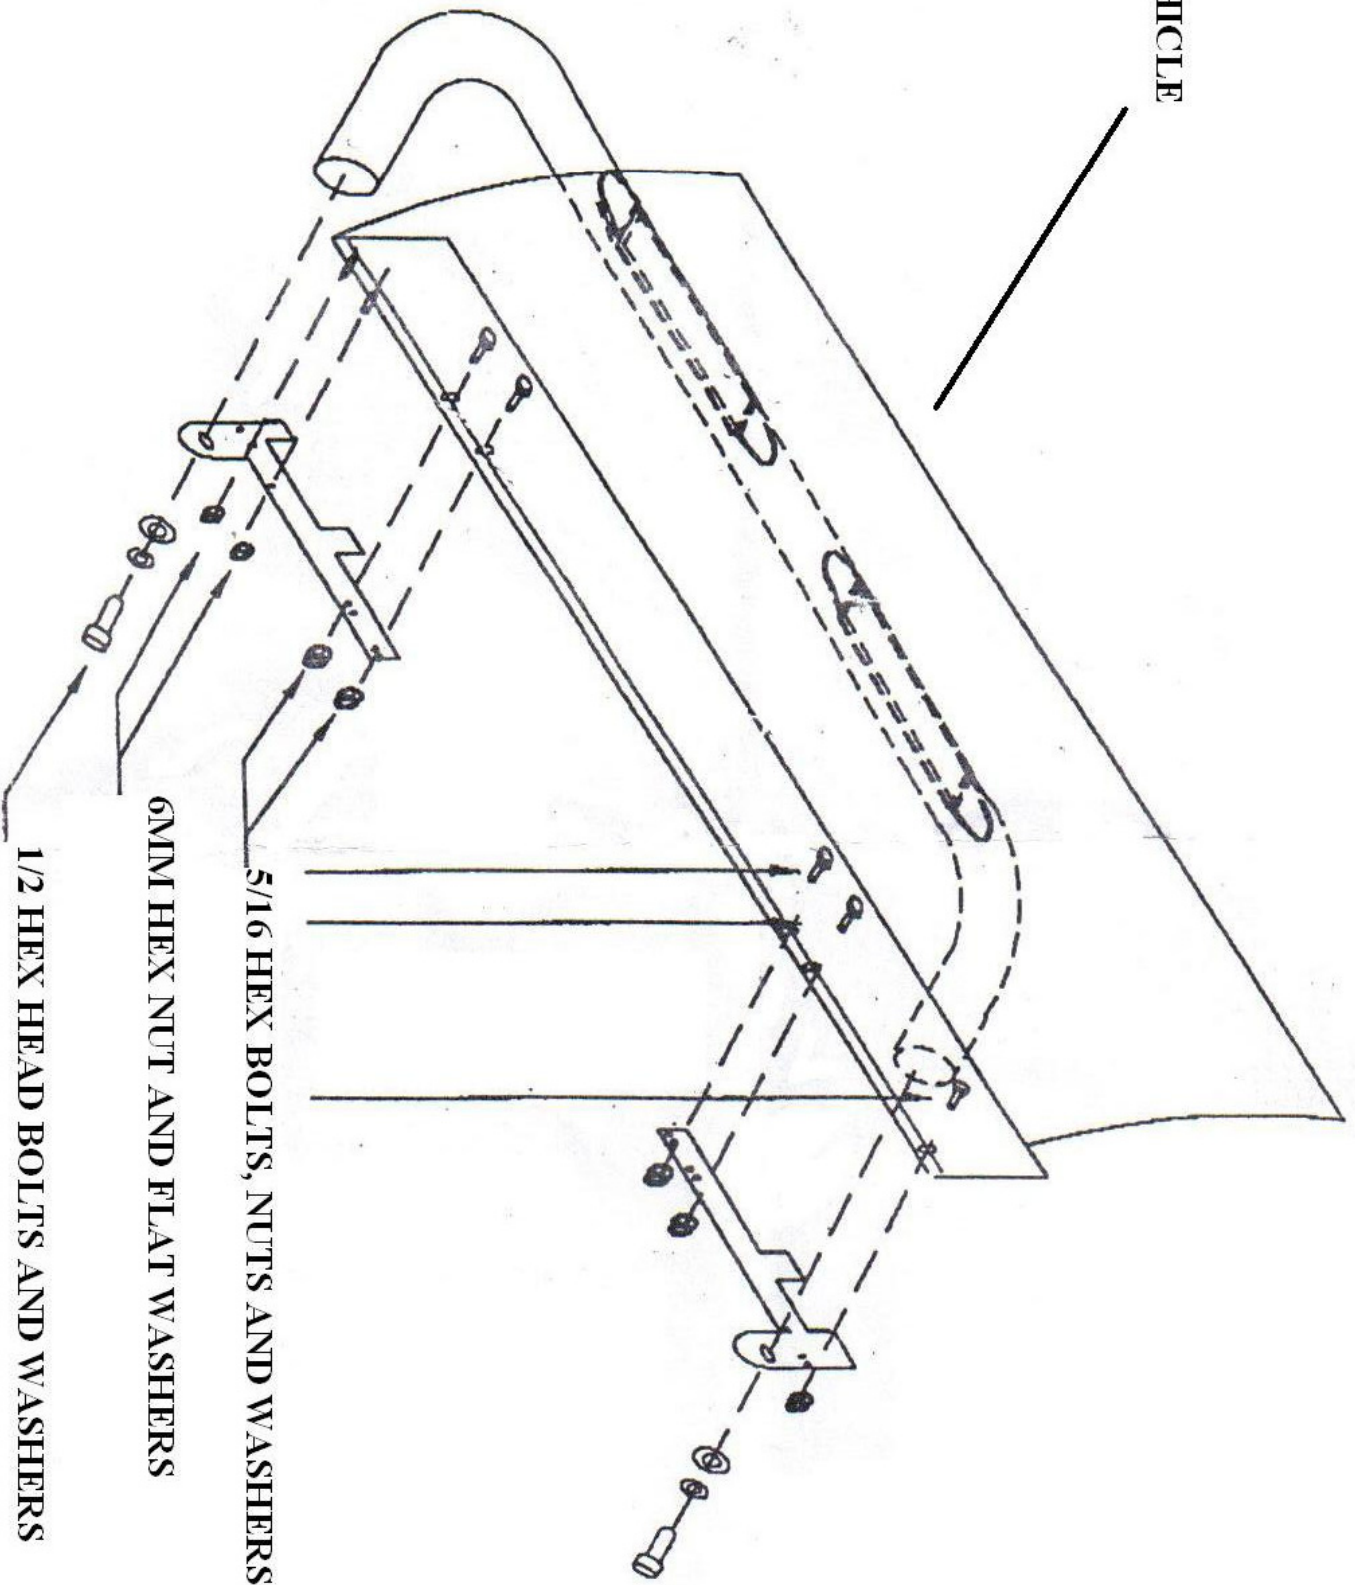

PART 203010 - 2001 -04 FORD EXPLORER SPORT TRAC

- Hardware
- 2- Sidebars (driver and passenger)
- 4- Brackets
- 4- 1/2 x 2" Hex bolt
- 4- 1/2 Flat Washers
- 4- 1/2 Lock Washers
- 8- 5/16" Flat Washers
- 8- 5/16" Lock Washers
- 4- 6MM Hex Nuts
- 4- 6MM Plate Washer
- 4- 6MM Lock Washer

SIDE OF VEHICLE

6MM HEX NUT AND FLAT WASHERS

5/16 HEX BOLTS, NUTS AND WASHERS

1/2 HEX HEAD BOLTS AND WASHERS