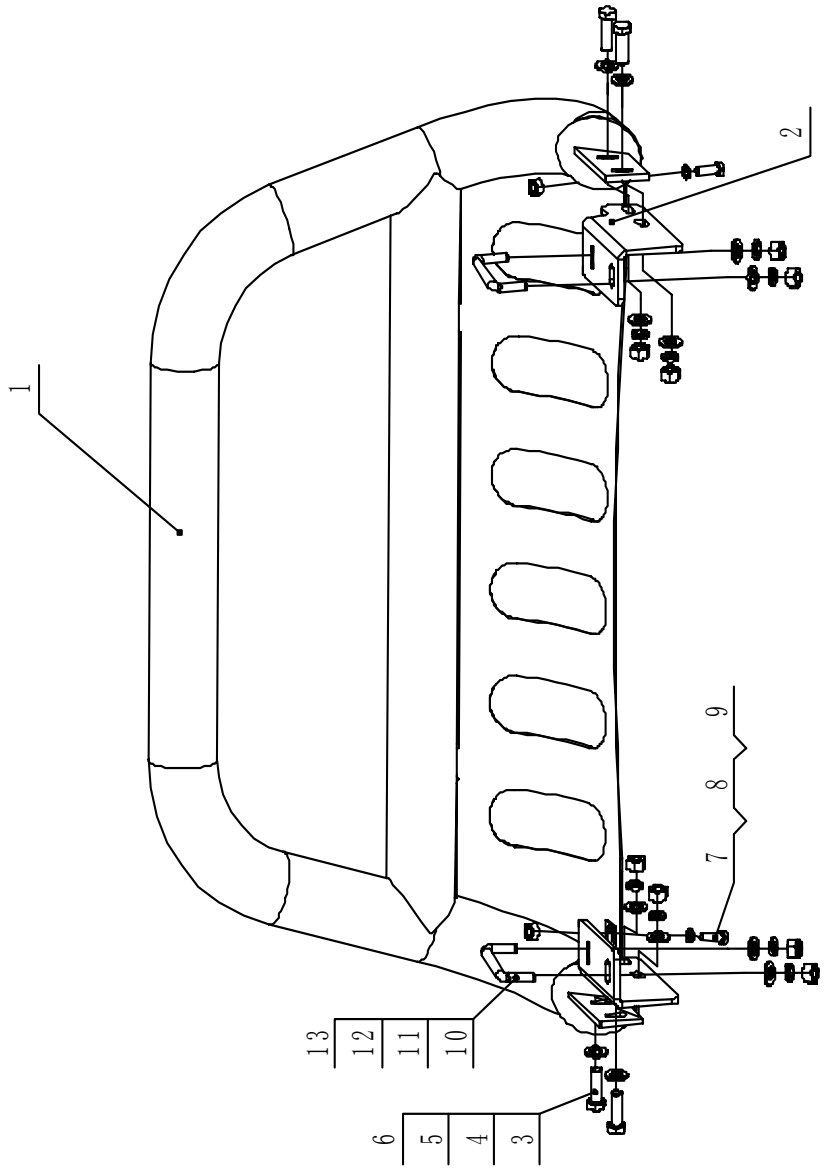

INSTALLATION INSTRUCTIONS
 3" BULL BAR PART 35-3003
 03-05 FORD EXPEDITION

NO	NAME	REMARKS	QTY
13	SPRING WASHER	Ø10mm	4
12	FLAT WASHER	Ø10mm	4
11	HEX NUT	M10mm	4
10	U BOLT	M10mm	2
9	LOCK NUT	M6mm	2
8	FLAT WASHER	Ø6mm	2
7	HEX BDLT	M6x20mm	2
6	HEX NUT	M10mm	4
5	SPRING WASHER	Ø10mm	4
4	FLAT WASHER	Ø10mm	8
3	HEX BDLT	M10x30mm	4
2	MOUNT BRACKET	LEFT AND RIGHT	2
1	FRONT BAR		1