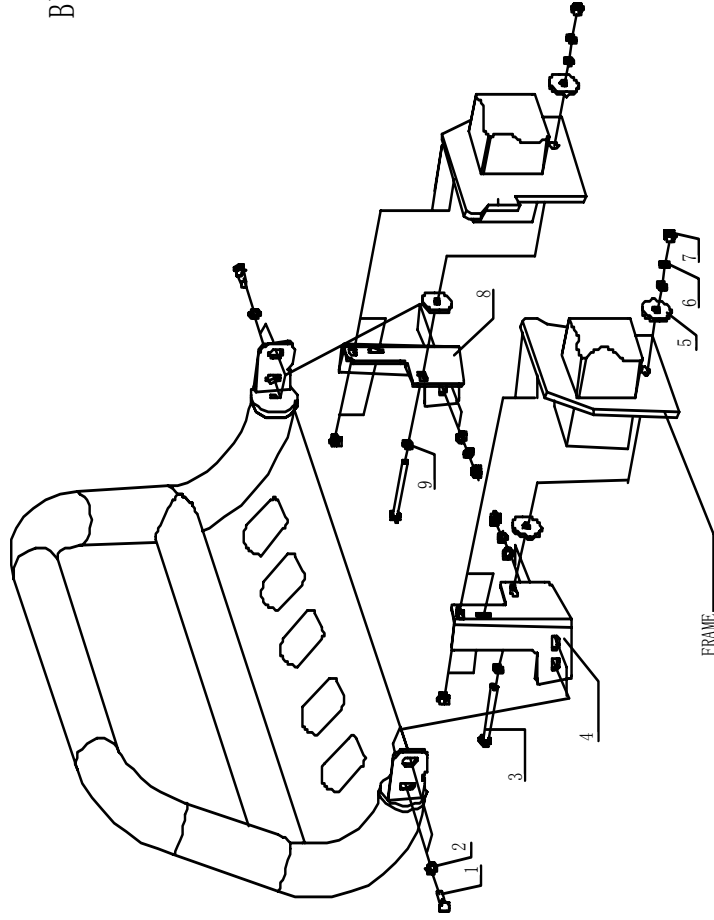

## INSTALLATION INSTRUCTIONS

BULL BAR PART NO: 35-2002/B35-2002

TOYOTA TACOMA 05-06

NO	NAME	QTY	REMARKS
1	HEX BOLT	4	M10*30
2	FLAT WASHER	10	φ10
3	HEX BOLT	2	M10*120
4	RIGHT MOUNTING BRACKET	1	
5	BOTTOM PLATE	4	
6	SPRING WASHER	6	φ10
7	HEX NUT	6	M10
8	LEFT MOUNTING BRACKET	1	
9	FLAT WASHER	2	φ10